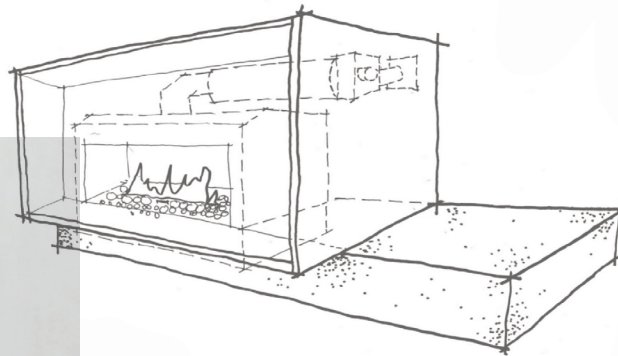

# SIMPLICITY

850 | 1000 | 1500 | 1800 | 3300

## WHEN IT'S ALL ABOUT STYLE AND SOPHISTICATION

The Simplicity gas fireplace combines contemporary styling and innovative construction to become the ultimate designer addition. With the flexibility to include a glass back and a number of colours and finishes, it is sure to become the focal point of any space.