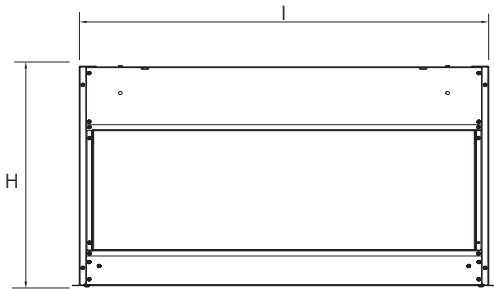

Uses less than 100 watts for incredibly lowcost operation

OPTI-V SINGLE & DOUBLE

MINIMUM FRAMEOUT DIMENSIONS

	PGF10	PGF20
A	900	1500
B	380	380
C	695 - 697	1315 - 1317
D	249 - 251	249 - 251
E	650 - 1100	650 - 1100
F	69	69
G	800	1420

*1 - Minimum
 *2- E has no minimum, these measurements are for ideal viewing only

UNIT DIMENSIONS

	H	I	J	K	L	M	N
PGF10	450	736	760	694	345	248	70
PGF20	450	1356	1380	1314	345	248	70

OPTIMYST 500 & 1000

MINIMUM FRAMEOUT DIMENSIONS