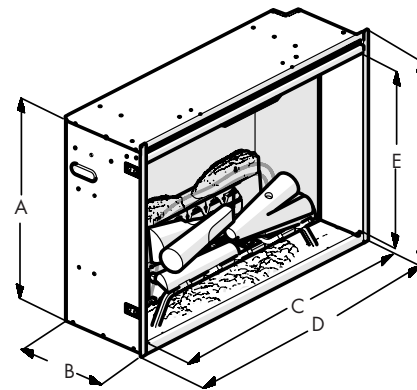

Red

Light Blue

Purple

and many more

EVO 750 | 900 | 900P

MINIMUM FRAMEOUT DIMENSIONS

MODEL	J	K	L
EVO750-AU	318	778	665
EVO900-AU	318	930	665
EVO900P-AU	318	930	778

UNIT DIMENSIONS