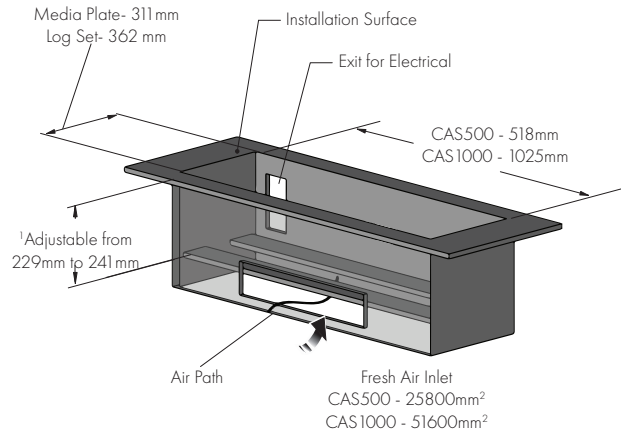

Uses less than 100 watts for incredibly lowcost operation

OPTI-V SINGLE & DOUBLE

MINIMUM FRAMEOUT DIMENSIONS

	PGF10	PGF20
A	900	1500
B	380	380
C	695 - 697	1315 - 1317
D	249 - 251	249 - 251
E	650 - 1100	650 - 1100
F	69	69
G	800	1420

*1 - Minimum
 *2- E has no minimum, these measurements are for ideal viewing only

UNIT DIMENSIONS

	H	I	J	K	L	M	N
PGF10	450	736	760	694	345	248	70
PGF20	450	1356	1380	1314	345	248	70

OPTIMYST 500 & 1000

MINIMUM FRAMEOUT DIMENSIONS

*1 - 229mm if the legs are closed fully
241mm if the legs are open fully

UNIT DIMENSIONS

	A	B	C	D	E
CAS 500	508	354	226	300	236
CAS 1000	1017	354	226	300	236

ACCESSORIES

CAS 500 Log Kit supplied as standard