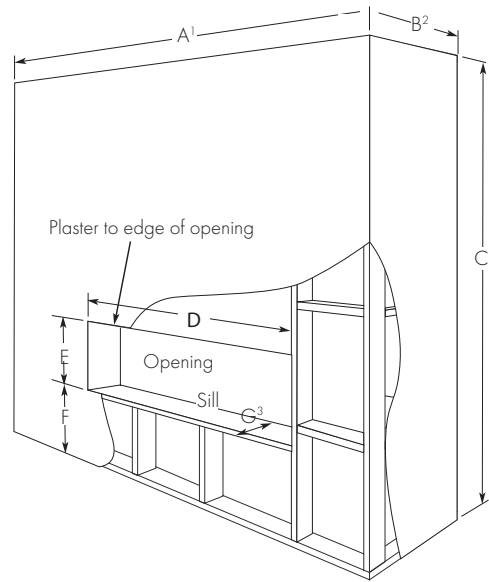

Ideal installation for any location; great options for renovations or new builds where installation of flues are not possible

IGNITE XL 50" | 74" | 100"

MINIMUM FRAMEOUT DIMENSIONS

- *1 & 2 - Minimum
- *3 - Minimum to safely place the unit
- *4 - F has no minimum, these measurements are for ideal viewing only