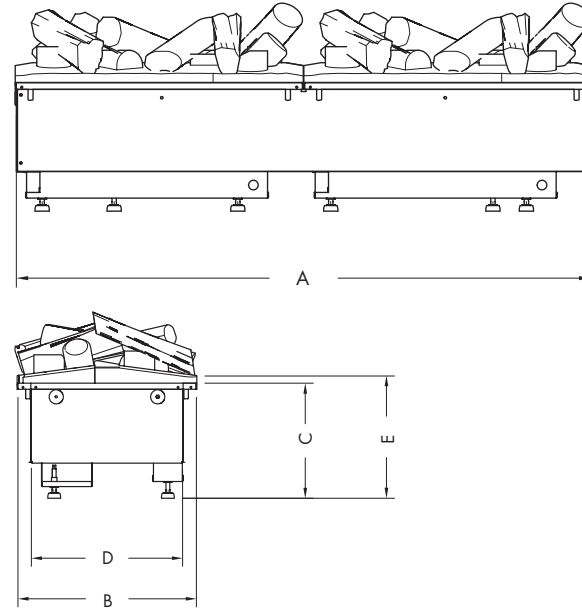

UNIT DIMENSIONS

	A	B	C	D	E
CAS 500	508	354	226	300	236
CAS 1000	1017	354	226	300	236

ACCESSORIES