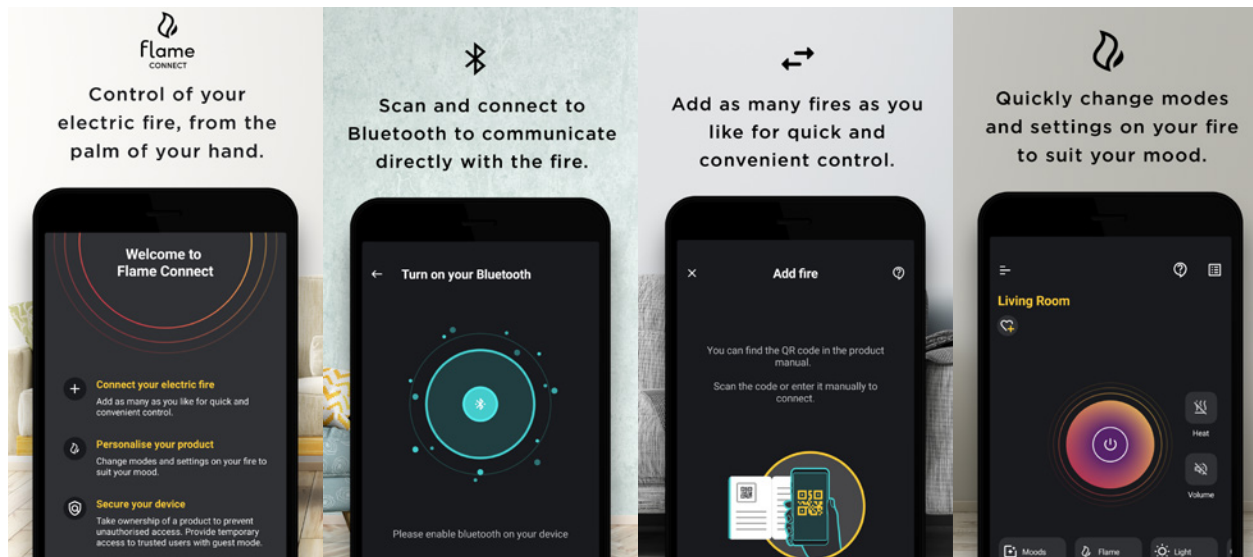

Real flame crackling sound effect

7-day programmable timer

ComfortSaver - energy efficient 1.5kW heater, offering up to 11% saving

SmartSense technology to detect room movement

FLAME CONNECT APP

Flame Connect is a new app that places full control of your electric fire into a beautiful, easy and convenient interface, all from the palm of your hand. The app is available on Android and iOS.

Simply scan the QR code on the installation manual and connect to Bluetooth to communicate directly with your fire

Prevent unauthorised product access by linking ownership of your fire with your account

Quickly change modes and settings on your fire to suit your mood

Set product schedules to automate your fire's on/ off times

Customised flame effect settings and LED colours

Enable guest mode for temporary access to other Flame Connect trusted users