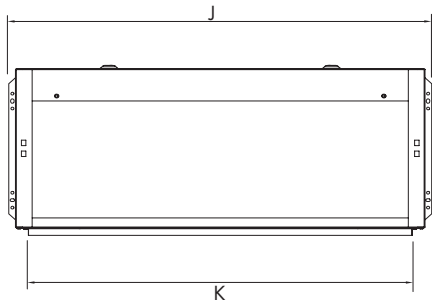

Uses less than 100 watts for incredibly lowcost operation

OPTI-V SINGLE & DOUBLE

MINIMUM FRAMEOUT DIMENSIONS

	PGF10	PGF20
A	900	1500
B	380	380
C	695 - 697	1315 - 1317
D	249 - 251	249 - 251
E	650 - 1100	650 - 1100
F	69	69
G	800	1420

*1 - Minimum
 *2- E has no minimum, these measurements are for ideal viewing only

UNIT DIMENSIONS

	H	I	J	K	L	M	N
PGF10	450	736	760	694	345	248	70
PGF20	450	1356	1380	1314	345	248	70

OPTIMYST 500 & 1000

MINIMUM FRAMEOUT DIMENSIONS