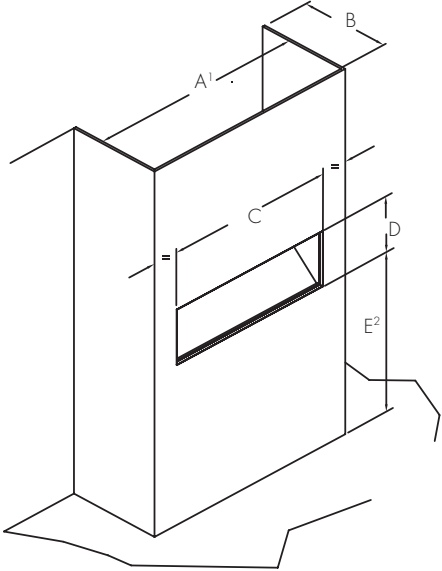

Uses less than 100 watts for incredibly lowcost operation

OPTI-V SINGLE & DOUBLE

MINIMUM FRAMEOUT DIMENSIONS

	PGF10	PGF20
A	900	1500
B	380	380
C	695 - 697	1315 - 1317
D	249 - 251	249 - 251
E	650 - 1100	650 - 1100
F	69	69
G	800	1420