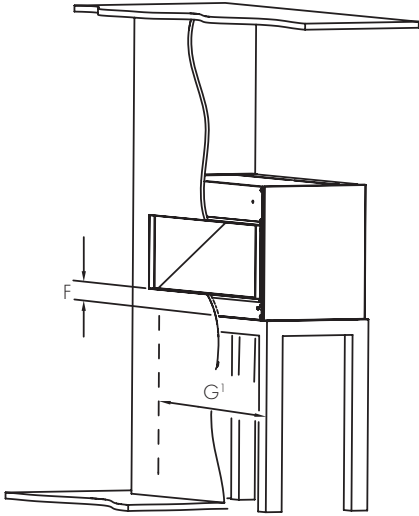

Uses less than 100 watts for incredibly lowcost operation

OPTI-V SINGLE & DOUBLE

MINIMUM FRAMEOUT DIMENSIONS

	PGF10	PGF20
A	900	1500
B	380	380
C	695 - 697	1315 - 1317
D	249 - 251	249 - 251
E	650 - 1100	650 - 1100
F	69	69
G	800	1420