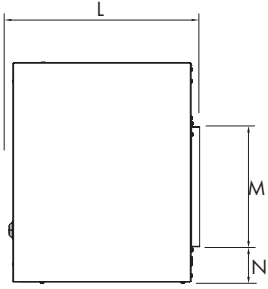

Uses less than 100 watts for incredibly lowcost operation

OPTI-V SINGLE & DOUBLE

MINIMUM FRAMEOUT DIMENSIONS

	PGF10	PGF20
A	900	1500
B	380	380
C	695 - 697	1315 - 1317
D	249 - 251	249 - 251
E	650 - 1100	650 - 1100
F	69	69
G	800	1420

*1 - Minimum
 *2- E has no minimum, these measurements are for ideal viewing only

UNIT DIMENSIONS

	H	I	J	K	L	M	N
PGF10	450	736	760	694	345	248	70
PGF20	450	1356	1380	1314	345	248	70

OPTIMYST 500 & 1000

MINIMUM FRAMEOUT DIMENSIONS