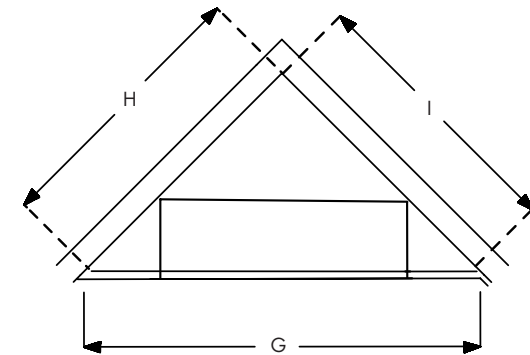

Red

Light Blue

Purple

and many more

EVO 750 | 900 | 900P

MINIMUM FRAMEOUT DIMENSIONS

MODEL	J	K	L
EVO750-AU	318	778	665
EVO900-AU	318	930	665
EVO900P-AU	318	930	778

UNIT DIMENSIONS