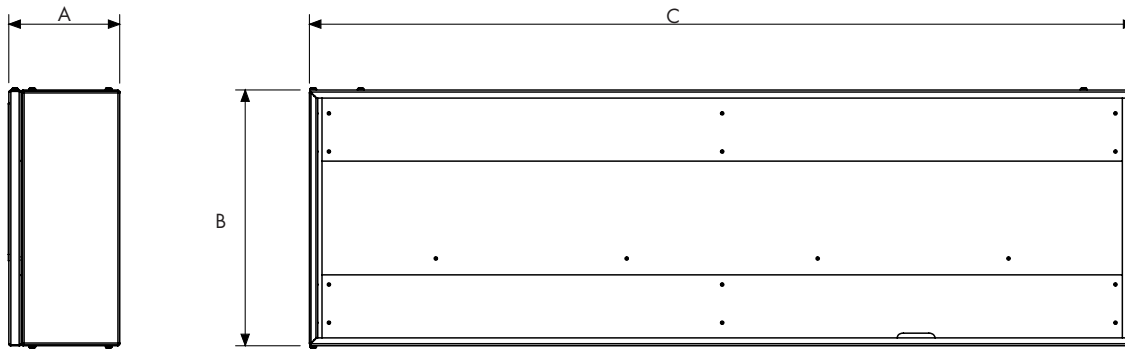

IGNITE XL 50" INSTALLATION KIT

✂ Flexible installation
Accessible to all consumers – homeowners, renters, and commercial clients alike

🔌 'Plug and play'
Surface mounted (plug-in) installation

🔪 Solid steel structure
Elegant cutting edge finish with solid steel surround

↔ Edge-to-edge
Flawless panoramic view of the dazzling flame

UNIT DIMENSIONS

MODEL	A	B	C
XLF50IK	174	402	1297