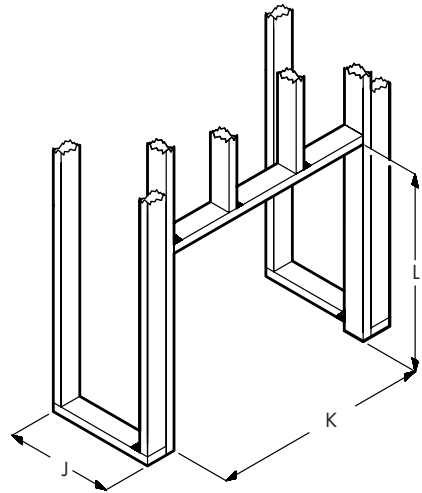

Red

Light Blue

Purple

and many more

EVO 750 | 900 | 900P

MINIMUM FRAMEOUT DIMENSIONS

MODEL	J	K	L
EVO750-AU	318	778	665
EVO900-AU	318	930	665
EVO900P-AU	318	930	778

UNIT DIMENSIONS