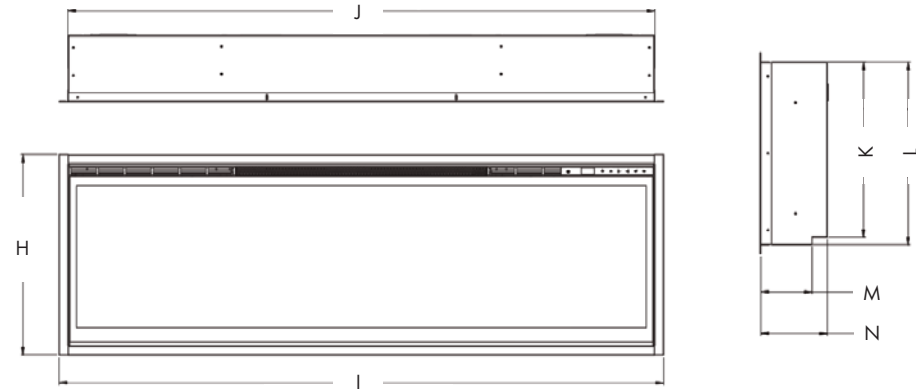

UNIT DIMENSIONS

MODEL	A¹	B²	C	D	E	F⁴	G³
XLF50	1420	160	1500	1287	406	600	102
XLF74	2050	160	1500	1897	406	600	102
XLF100	2690	160	1500	2557	406	600	102

MODEL	H	I	J	K	L	M	N
XLF50	419	1306	1278	381	402	110	147
XLF74	419	1915	1887	381	402	110	147
XLF100	419	2576	2548	381	402	110	147