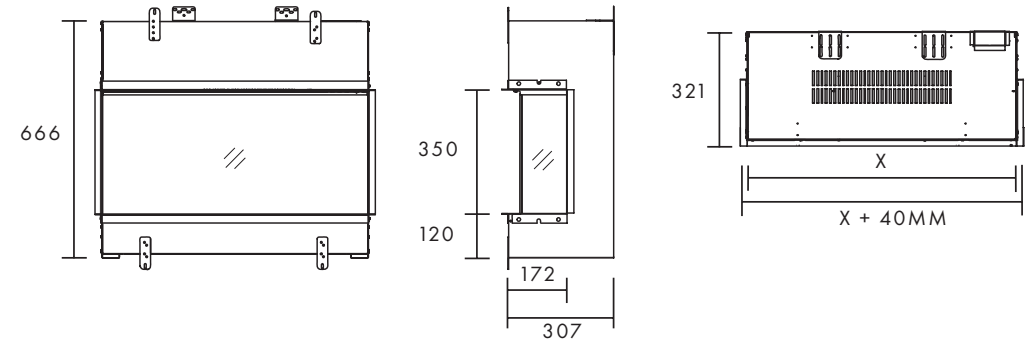

VVT75-AU	VVT100-AU	VVT150-AU
Y	764	1014	1514

	VVT75-AU	VVT100-AU	VVT150-AU
X	753	1003	1503

BACK PANEL OPTIONS

MULTIPLE FUEL BED THEMES

and many more