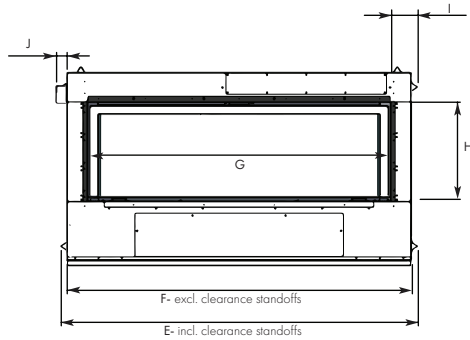

MINIMUM FRAME OUT DIMENSIONS

A	B	C¹	D²
1595	850	400	325

1 - Minimum timber frame dimension. Once 10mm plasterboard is added on both sides, this will lead to the frameless trim protruding by approximately 10mm. For a flush finish, C may be increased to 420mm.

*Refer to IOM for latest framing and installation details

2 - Allows for flue attachment and required clearance to flue. Take note of flue, power and gas connection locations detailed below.