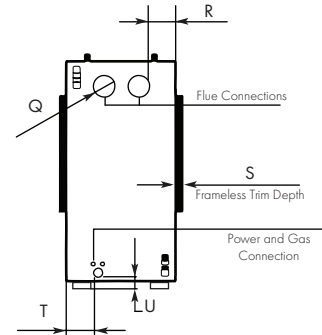

MINIMUM FRAME OUT DIMENSIONS

A	B	C¹	D²
1595	850	400	325

1 - Minimum timber frame dimension. Once 10mm plasterboard is added on both sides, this will lead to the frameless trim protruding by approximately 10mm. For a flush finish, C may be increased to 420mm.

*Refer to IOM for latest framing and installation details

2 - Allows for flue attachment and required clearance to flue. Take note of flue, power and gas connection locations detailed below.