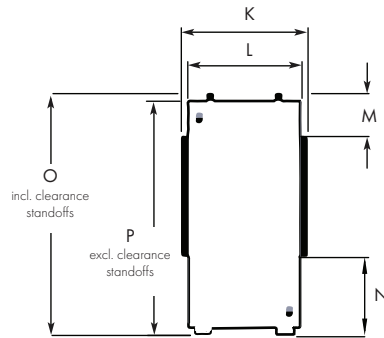

MINIMUM FRAME OUT DIMENSIONS

A	B	C¹	D²
1595	850	400	325

1 - Minimum timber frame dimension. Once 10mm plasterboard is added on both sides, this will lead to the frameless trim protruding by approximately 10mm. For a flush finish, C may be increased to 420mm.

*Refer to IOM for latest framing and installation details

2 - Allows for flue attachment and required clearance to flue. Take note of flue, power and gas connection locations detailed below.