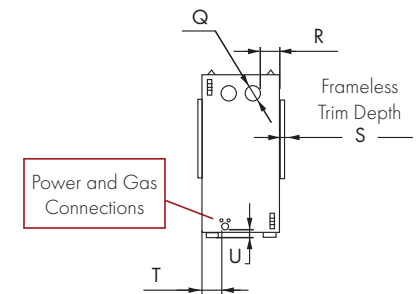

UNIT DIMENSIONS

E	F	G	H	I	J	K	L	M	N	O	P	Q	R	S	T	U
2121	2071	1893	398	114	45	445	395	150	300	848	823	74.5(OD)	100	23	100	40

For full performance and technical specs, see appendix and refer to most up to date IOM at realflame.com.au