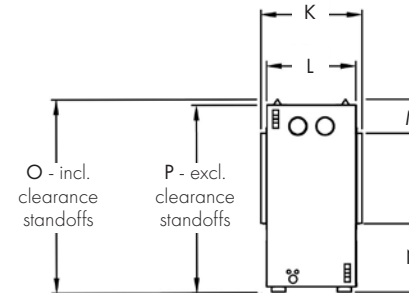

UNIT DIMENSIONS

E	F	G	H	I	J	K	L	M	N	O	P	Q	R	S	T	U
2121	2071	1893	398	114	45	445	395	150	300	848	823	74.5(OD)	100	23	100	40

For full performance and technical specs, see appendix and refer to most up to date IOM at realflame.com.au