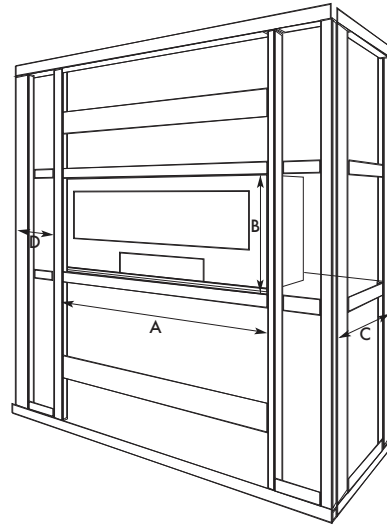

## MINIMUM FRAME OUT DIMENSIONS

A	B	C <sup>1</sup>	D <sup>2</sup>
2195	850	400	325

1 – minimum timber frame dimension. Once 10mm plasterboard is added on both sides, this will lead to the frameless trim protruding by approx. 10mm. For a flush finish, C may be increased to 420mm.