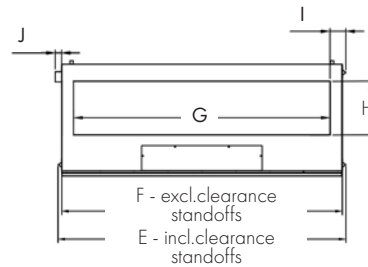

UNIT DIMENSIONS

E	F	G	H	I	J	K	L	M	N	O	P	Q	R	S	T	U
2121	2071	1893	398	114	45	445	395	150	300	848	823	74.5(OD)	100	23	100	40

For full performance and technical specs, see appendix and refer to most up to date IOM at realflame.com.au