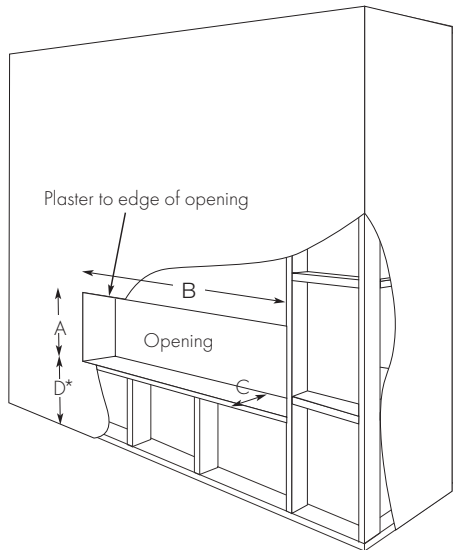

IGNITE XL 50" | 74" | 100"

Edgeless Design
Installs without trim to stone, brick and other solid finish materials; includes trim for plaster and tile surfaces

Flexible installation
Accessible to all consumers – homeowners, renters, and commercial clients

Built-in Touch Controls
Backlit controls are hidden when not in use

Acrylic Ice Media Bed
Light plays through different size pieces and sparkle in a spectrum of colors

Year-Round Comfort
Flame with or without warmth, max 2kW heat output with thermostat control.

'Plug and play'
Surface mounted (plug-in) installation

Mood-maker Remote
Customise the light color and intensity for a fireplace that reflects your personality

Media Accent Colors
Choose from a variety of brilliant color themes or cycle through a range of colors using the custom mode.

MINIMUM FRAMEOUT DIMENSIONS

MODEL	A	B	C	D
XLF50	406	1287	160	600
XLF74	406	1897	160	600
XLF100	406	2557	160	600

*D has no minimum, these measurements are for ideal viewing only